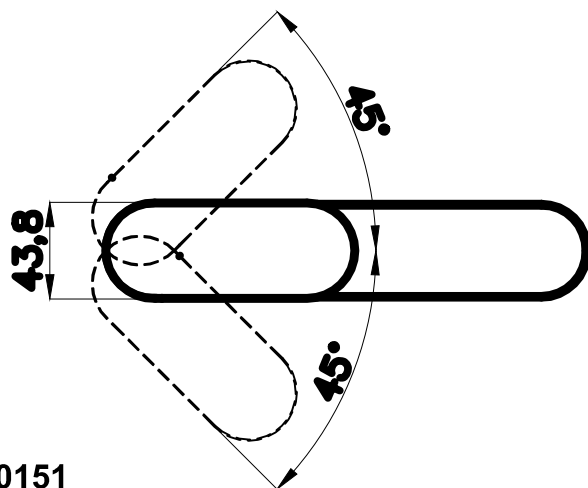

**Basin Faucet Tall**

Product Code: 15830151