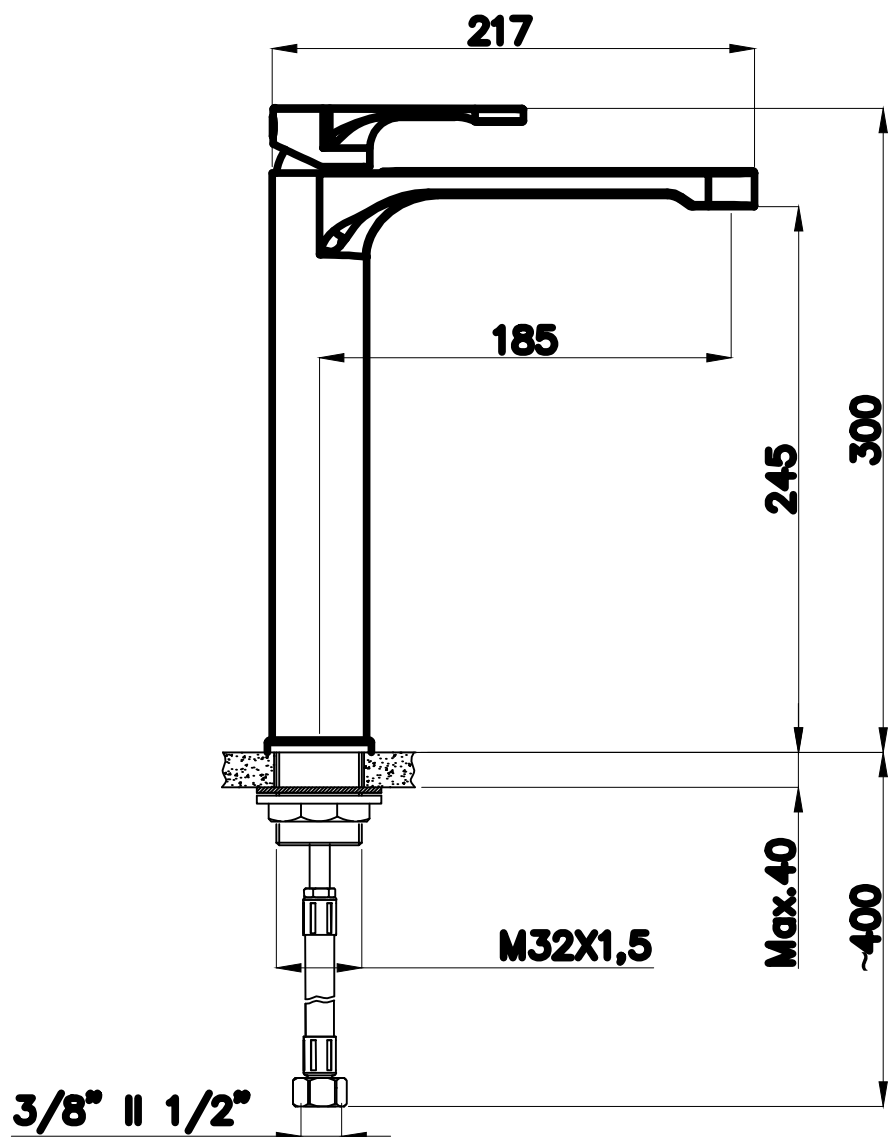

**Basin Faucet Tall**

Product Code: 15830151